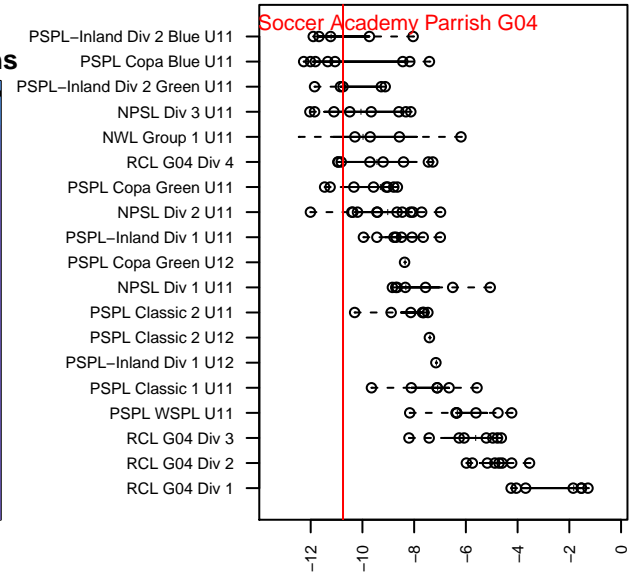

# Endeavour Soccer Academy Parrish G04

, WA  
 G04 total strength=47  
 attack=0.13 defense=0.04  
 fall league = PSPL–Inland Div 2 Green U11  
 spr league = Spr PSPL–Inland Div 2 Green U11

alt names used:  
 Endeavour Soccer Academy Parrish–04  
 Endeavour Soccer Academy Parrish–04

Venues played:  
 2015 PSPL–Inland Div 2 Green U11  
 2015 Spr PSPL–Inland Div 2 Green U11

**Endeavour Soccer Academy Parrish G04**  
 Dots are actual minus expected GF (blue circles) and GA (red triangles).  
 Blue line is smoothed change in attack strength. Red is smoothed change in defense strength.

**attack and defense variance (black dot)  
relative to other teams  
and top 10 in region**

**attack and defense rating  
relative to others at age  
and all opponents in last 13 months**

**Performance relative to 13 month average**